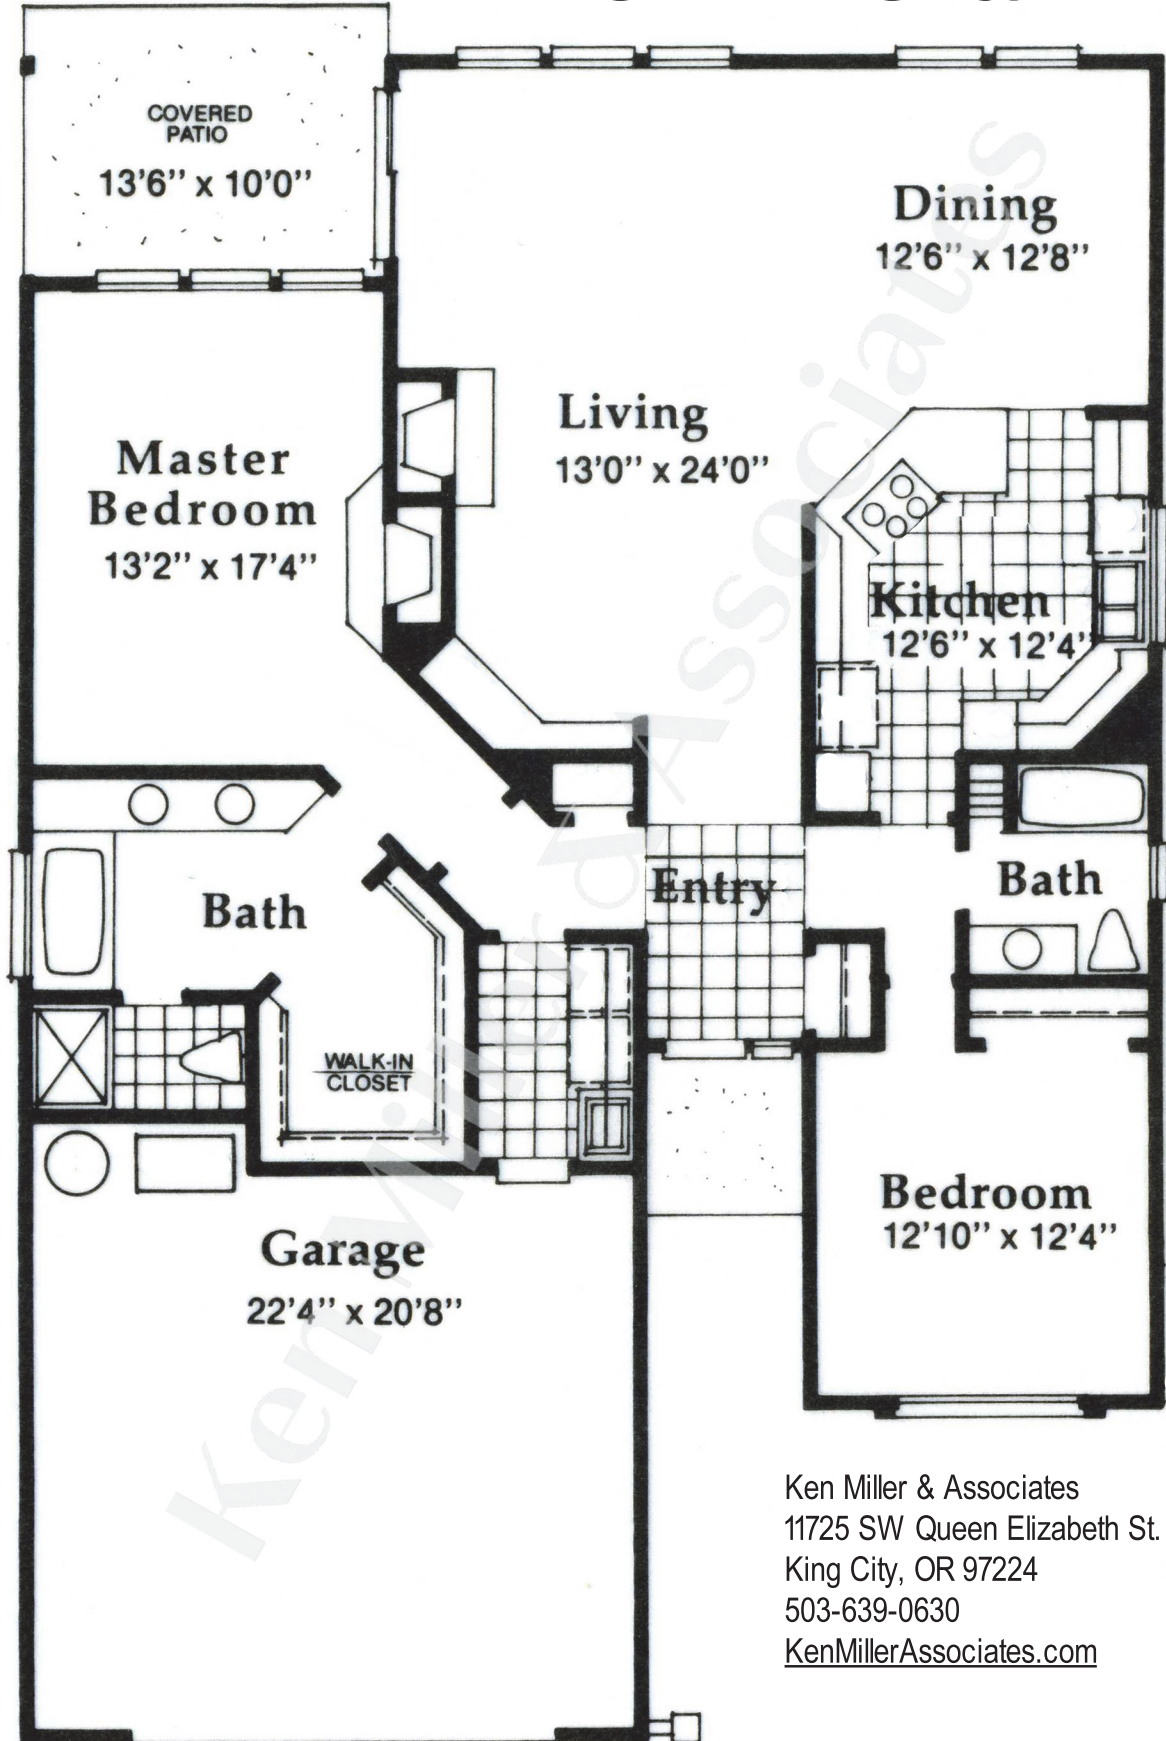

The Riviera

Ken Miller & Associates
11725 SW Queen Elizabeth St. #A
King City, OR 97224
503-639-0630
KenMillerAssociates.com