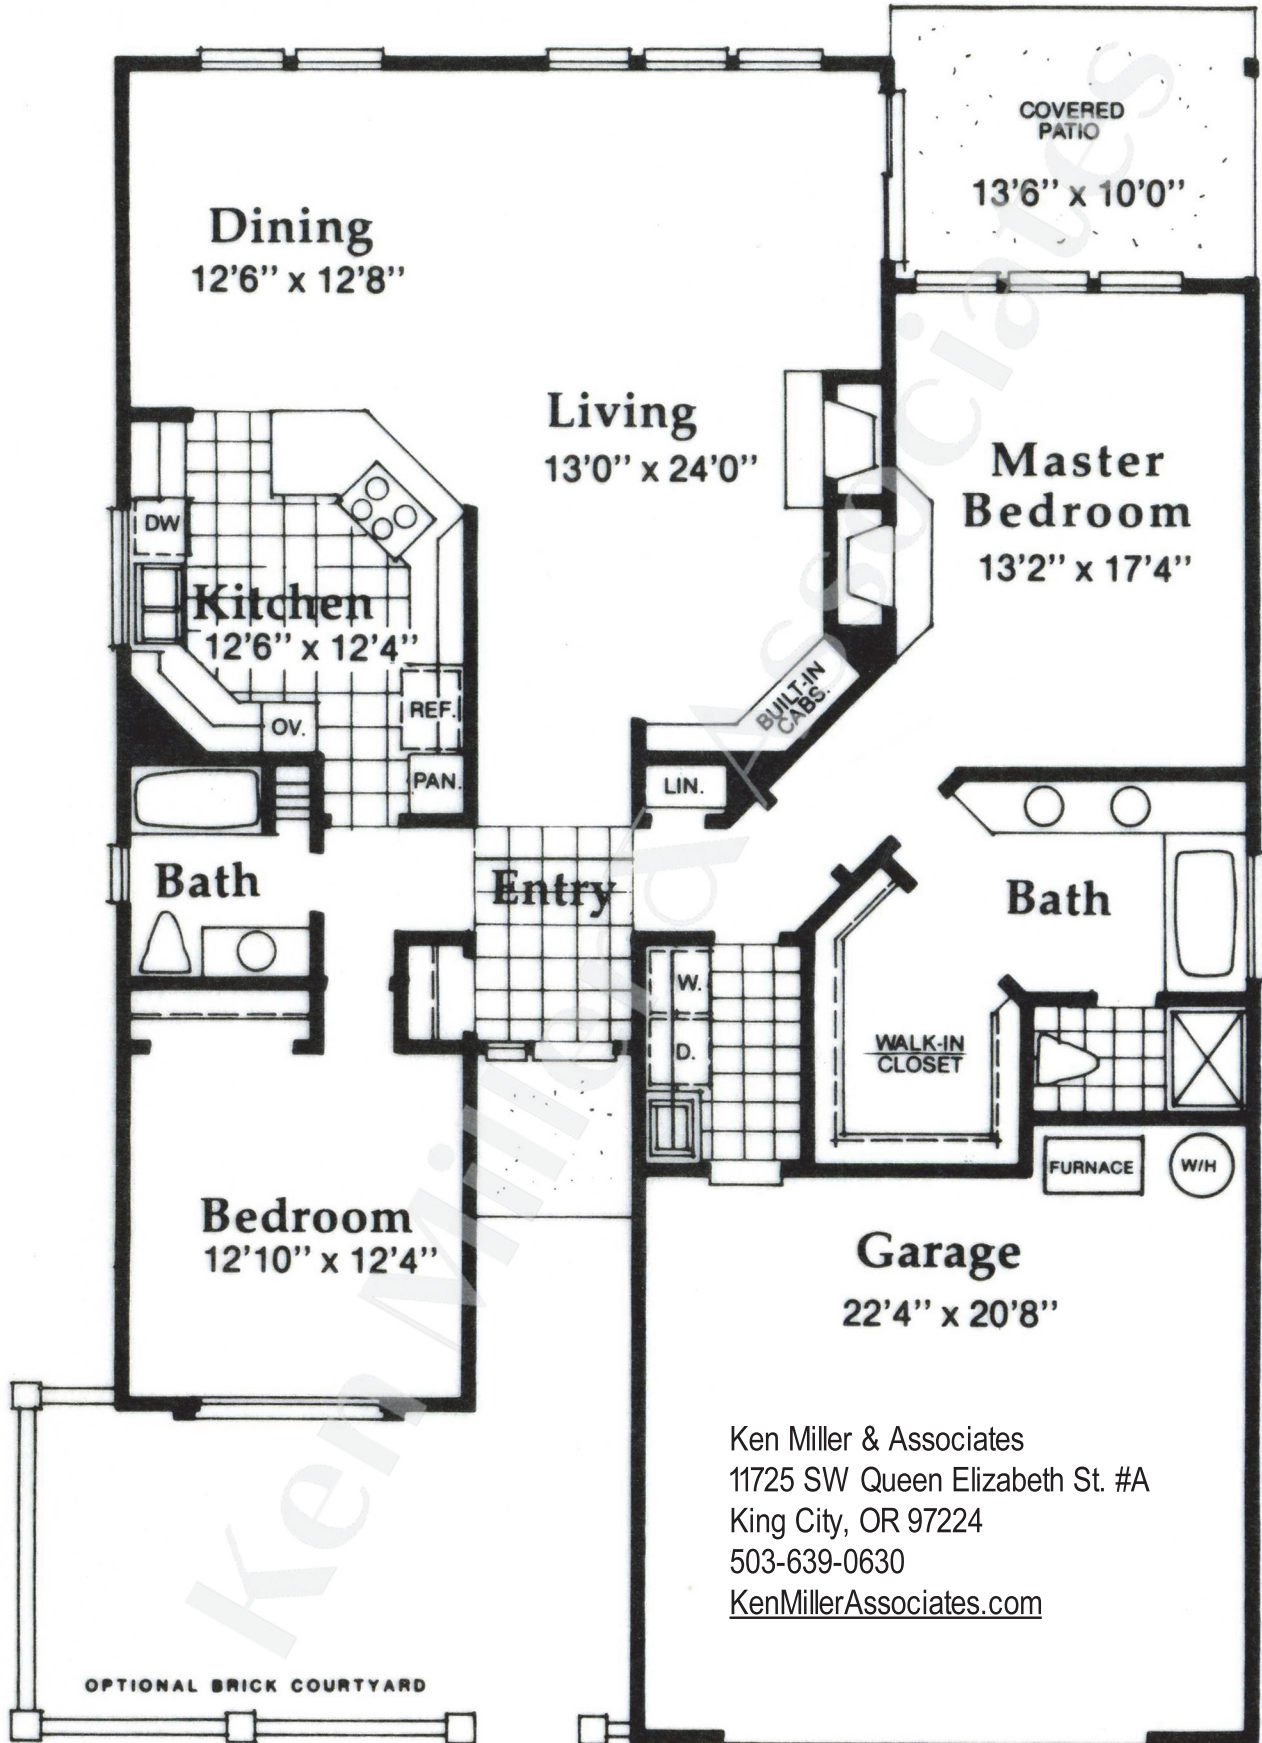

The Riviera

Ken Miller & Associates
11725 SW Queen Elizabeth St. #A
King City, OR 97224
503-639-0630
KenMillerAssociates.com